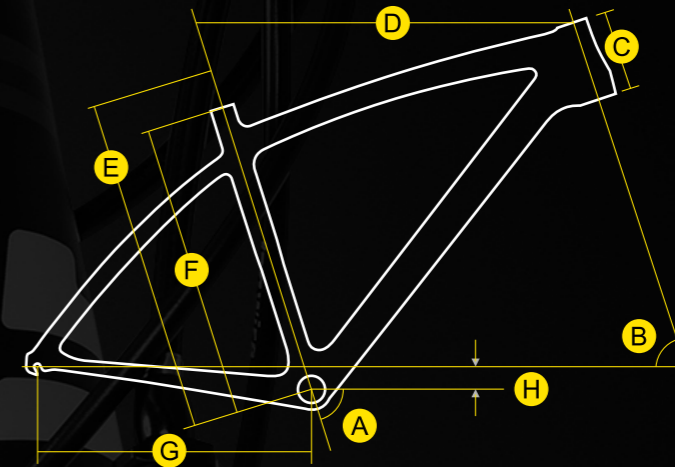

雾
ELITE
雾黑 / 蓝

ELITE
黑 / 绿

ELITE
白 / 红

雾
ELITE
雾黑 / 灰

D-INVADER CARBON ROAD

	A	B	C	D	E	F	G	H	I	
Frame Size	Seat angle (Degree)	Head angle (Degree)	Head tube length (mm)	Effective top tube horizontal (mm)	BB center to top of seat tube (mm)	BB center to top tube center (mm)	Chainstay length (mm)	BB offset (mm)	Stem length (mm)	Handlebar width (mm)
S	74	72	115	515	450	390	407	68	90	400
M	73.5	72.5	140	535	480	420	407	68	90	400
L	73	72.5	165	550	510	450	407	68	100	400
XL	73	72.5	180	565	540	490	407	68	100	400

D-INVADER CARBON MTB

	A	B	C	D	E	F	G	H	I	
Frame Size	Seat angle (Degree)	Head angle (Degree)	Head tube length (mm)	Effective top tube horizontal (mm)	BB center to top of seat tube (mm)	BB center to top tube center (mm)	Chainstay length (mm)	BB offset (mm)	Stem length (mm)	Handlebar width (mm)
XS	75	69.5	110	508	430	388	405	70	90	400
S	74	70.5	120	515	460	410	405	70	100	420
M	73	71	140	535	480	435	405	70	100	420
L	73	72	150	550	500	455	405	70	100	420
XL	73	73	165	560	530	485	405	70	120	440