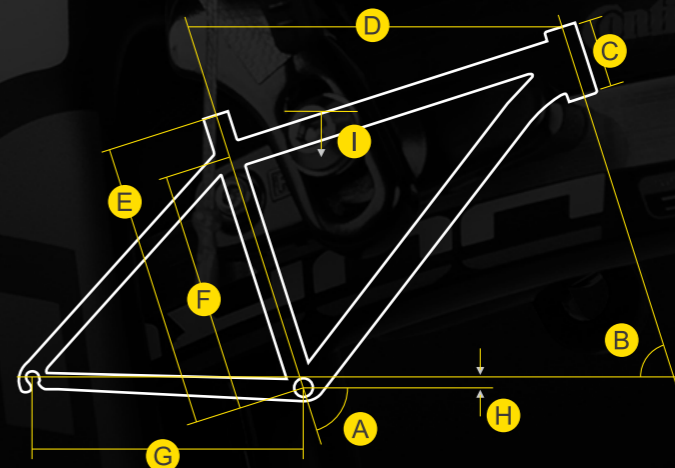

SPIRIT / EXPRESS / ELITE / MOTION

	A	B	C	D	E	F	G	H	I	
Frame Size	Seat angle (Degree)	Head angle (Degree)	Head tube length (mm)	Effective top tube horizontal (mm)	BB center to top of seat tube (mm)	BB center to top tube center (mm)	Chainstay length (mm)	BB offset (mm)	Standover height (mm)	Stem length (mm)
15.5"	70	71	115	560	394	326	420	34	50	90
16.5"	70	71	115	570	420	351	420	34	50	90
18"	70	71	115	580	457	386	420	34	50	90
19"	70	71	115	586	483	411	420	34	50	110
20.5"	70	71	115	592	521	448	420	34	50	110