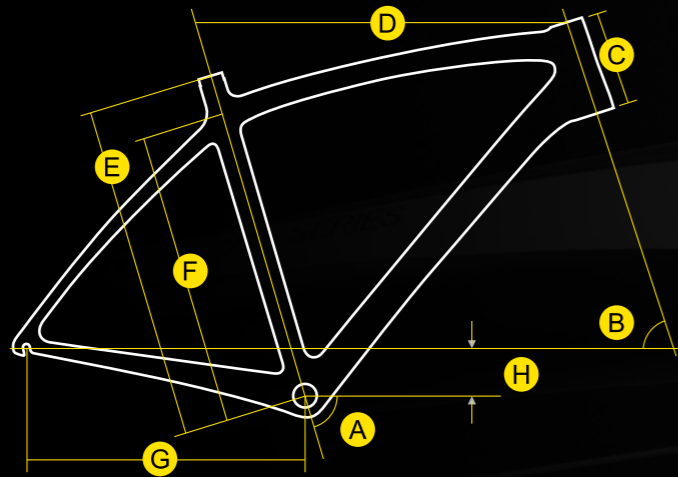

雾
ELITE
雾黑 / 蓝

ELITE
黑 / 绿

ELITE
白 / 红

雾
ELITE
雾黑 / 灰

D-INVADER CARBON ROAD

	A	B	C	D	E	F	G	H	I	
Frame Size	Seat angle (Degree)	Head angle (Degree)	Head tube length (mm)	Effective top tube horizontal (mm)	BB center to top of seat tube (mm)	BB center to top tube center (mm)	Chainstay length (mm)	BB offset (mm)	Stem length (mm)	Handlebar width (mm)
S	74	72	115	515	450	390	407	68	90	400
M	73.5	72.5	140	535	480	420	407	68	90	400
L	73	72.5	165	550	510	450	407	68	100	400
XL	73	72.5	180	565	540	490	407	68	100	400

D-INVADER CARBON MTB

	A	B	C	D	E	F	G	H	I	
Frame Size	Seat angle (Degree)	Head angle (Degree)	Head tube length (mm)	Effective top tube horizontal (mm)	BB center to top of seat tube (mm)	BB center to top tube center (mm)	Chainstay length (mm)	BB offset (mm)	Stem length (mm)	Handlebar width (mm)
XS	75	69.5	110	508	430	388	405	70	90	400
S	74	70.5	120	515	460	410	405	70	100	420
M	73	71	140	535	480	435	405	70	100	420
L	73	72	150	550	500	455	405	70	100	420
XL	73	73	165	560	530	485	405	70	120	440