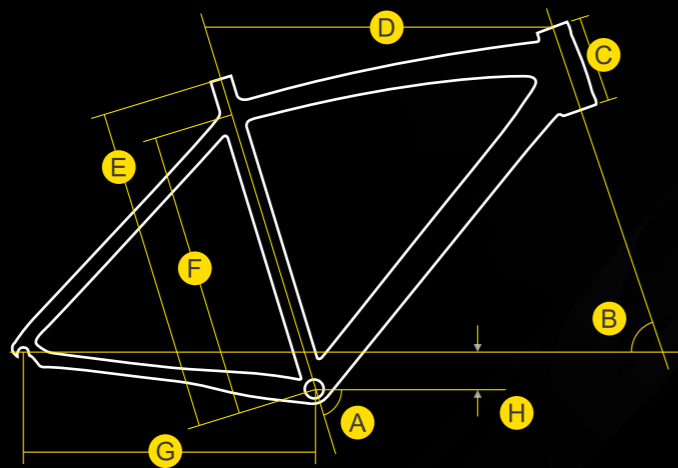

TEAM RACE / D-STANCE / T18

	A	B	C	D	E	F	G	H	I	
Frame Size	Seat angle (Degree)	Head angle (Degree)	Head tube length (mm)	Effective top tube horizontal (mm)	BB center to top of seat tube (mm)	BB center to top tube center (mm)	Chainstay length (mm)	BB offset (mm)	Stem length (mm)	Handlebar width (mm)
XS	75	69.5	110	508	430	388	405	70	90	400
S	74	70.5	120	515	460	410	405	70	100	420
M	73	71	140	535	480	435	405	70	100	420
L	73	72	150	550	500	455	405	70	100	420
XL	73	73	165	560	530	485	405	70	120	440