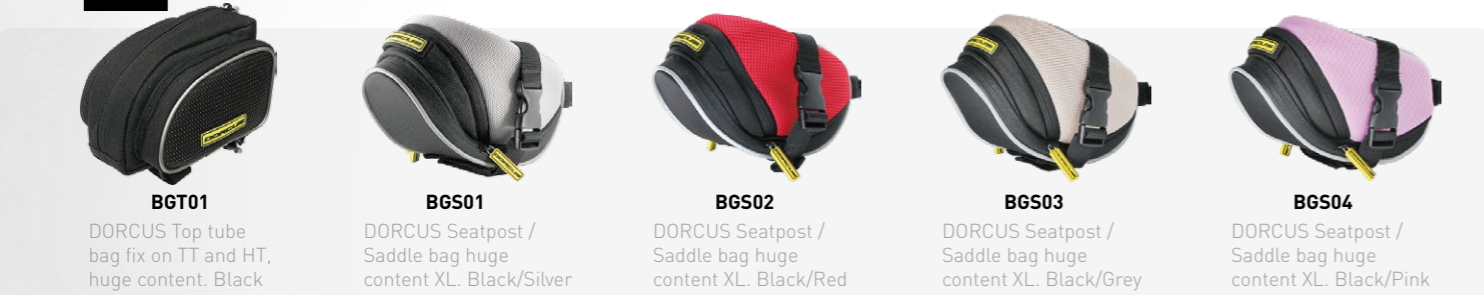

Bag

- **BGT01** DORCUS Top tube bag fix on TT and HT, huge content. Black
- **BGS01** DORCUS Seatpost / Saddle bag huge content XL. Black/Silver
- **BGS02** DORCUS Seatpost / Saddle bag huge content XL. Black/Red
- **BGS03** DORCUS Seatpost / Saddle bag huge content XL. Black/Grey
- **BGS04** DORCUS Seatpost / Saddle bag huge content XL. Black/Pink