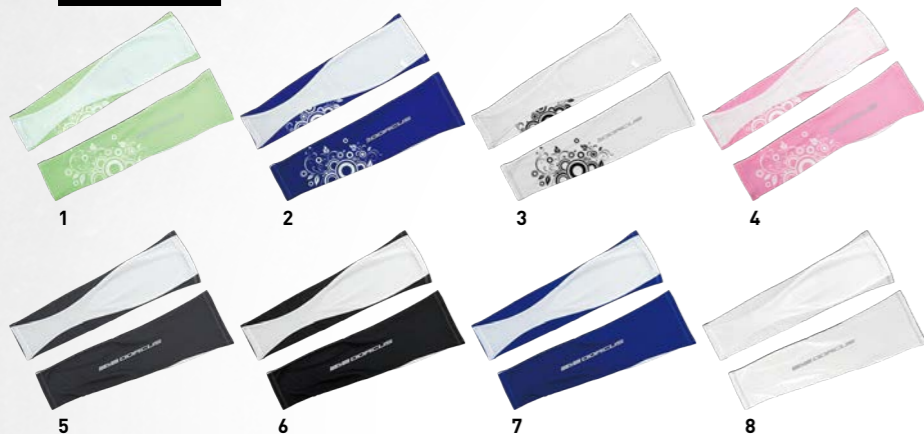

Sleevelet

1. SS02-Green

DORCUS Sport Sleevelet Green/White size available S/M/L

5. SS03-Grey

DORCUS Sport Sleevelet Grey/White size available M/L/XL

2. SS02-Blue

DORCUS Sport Sleevelet Blue/White size available S/M/L

6. SS03-Black

DORCUS Sport Sleevelet Black/White size available M/L/XL

3. SS02-White

DORCUS Sport Sleevelet White/White size available S/M/L

7. SS03-Blue

DORCUS Sport Sleevelet Blue/White size available M/L/XL

4. SS02-Pink

DORCUS Sport Sleevelet Pink/White size available S/M/L

8. SS03-White

DORCUS Sport Sleevelet White/White size available M/L/XL